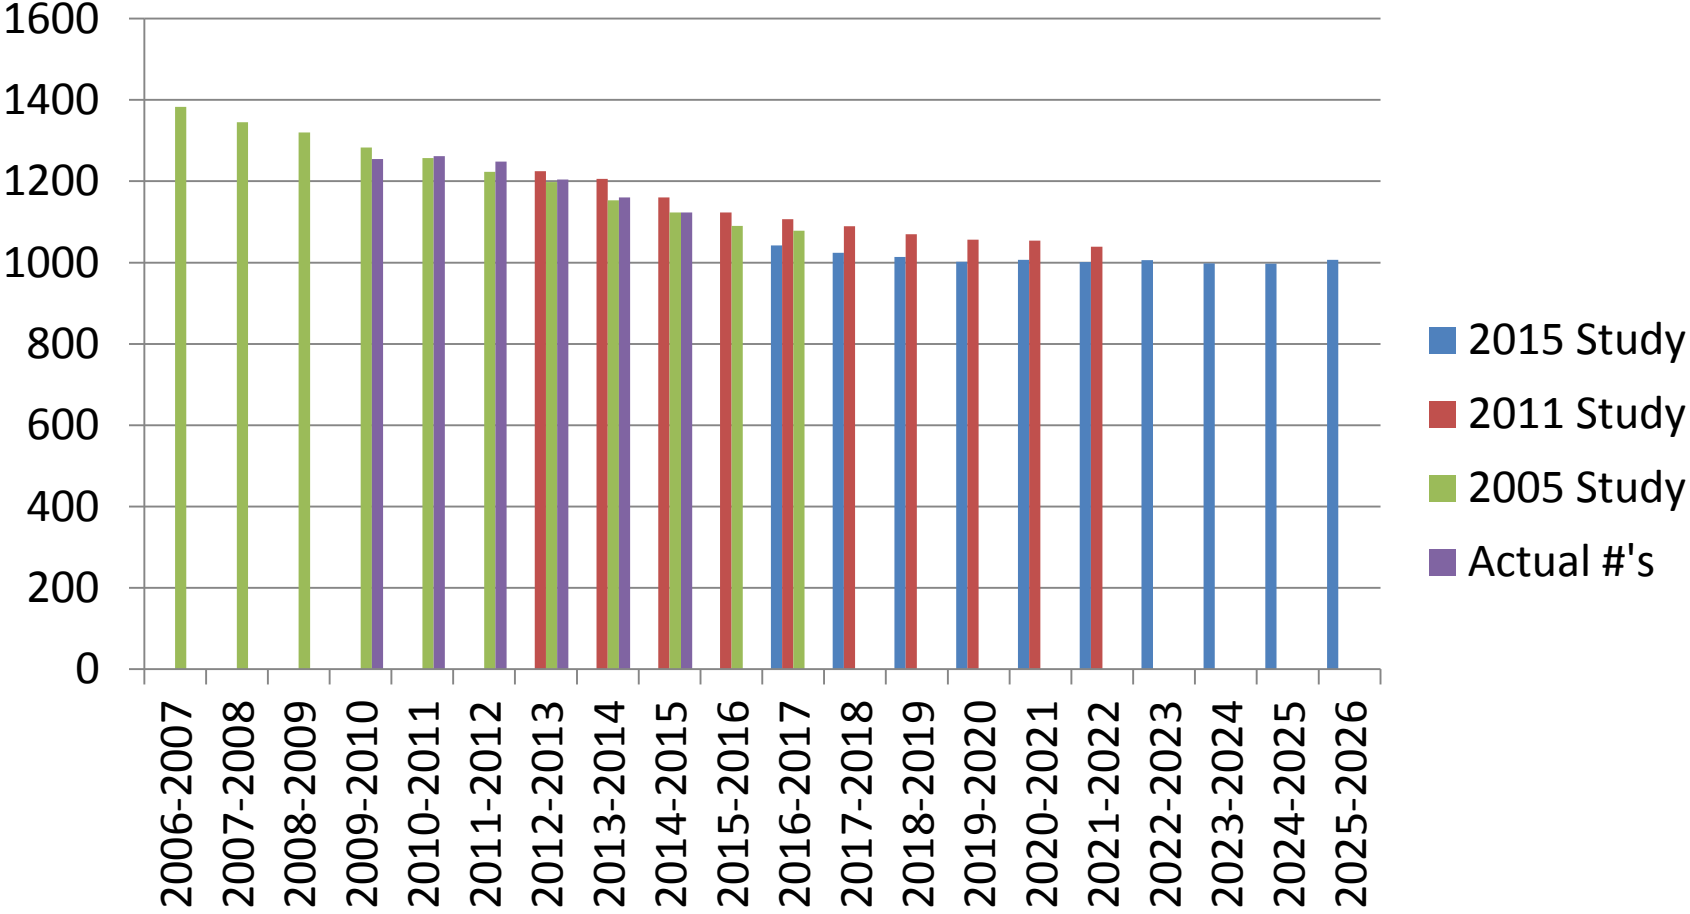

CCSD Enrollment Projections

December 8, 2015

CCSD Home School & Private

	June 1, 2010	June 1, 2011	June 1, 2012	June 1, 2013	June 1, 2014	June 1, 2015	Dec 1, 2015
CCSD Non-Public*	151	143	158	105	121	131	115
CCSD Home School*	46	49	40	42	46	52	53
Total CCSD Non-Public & Home School	197	192	198	147	167	183	168

Comparison of Enrollment Projection Studies

Columbia County Enrollments

	2008- 2009	2009- 2010	2010- 2011	2011- 2012	2012- 2013	2013- 2014	2014- 2015
Chatham	1293	1255	1262	1248	1204	1160	1123
Germantown	653	611	589	603	580	560	554
Hudson	1952	1917	1880	1879	1861	1817	1760
Ichabod	2073	1987	1961	1896	1881	1857	1859
New Lebanon	528	525	470	456	440	422	403
Taconic Hills	1611	1543	1510	1490	1434	1403	1377
Columbia County	8110	7818	7672	7572	7497	7300	7255